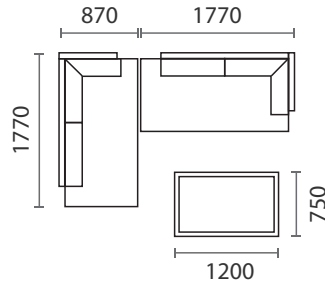

LAYOUT OPTIONS

OPTION 1

- 1x 3 Seater
- 1x Chaise Right
- 1x Coffee Table
- (1x Side Table)

OPTION 2

- 1x 3 Seater
- 1x Chaise Left
- 1x Coffee Table
- (1x Side Table)

OPTION 3

- 2x 3 Seater
- 1x Corner
- 1x Coffee Table
- (2x Side Table)

MATERIALS

- Iroko timber
- Upholstery - Client selection
- Porcelain stoneware

USE

- Outdoor
- All weather

WARRANTY

2 Year - Workmanship

	ARMCHAIR 840w x 820d x 770h		2 SEATER RIGHT ARM 1770w x 870d x 770h		2 SEATER LEFT ARM 1770w x 870d x 770h		MIDDLE 1800w x 870d x 770h
	CORNER 870w x 870d x 770h		3 SEATER 1940w x 870d x 770h		COFFEE TABLE 1200w x 750d x 320h		

LAYOUT OPTIONS

OPTION 1

2x 2 Seater Left
1x Coffee table

OPTION 2

1x 2 Seater Right
1x 2 Seater Left
1x Corner
1x Coffee Table

OPTION 3

2x 2 Seater Right
1x 2 Seater Left
1x Coffee Table

OPTION 4