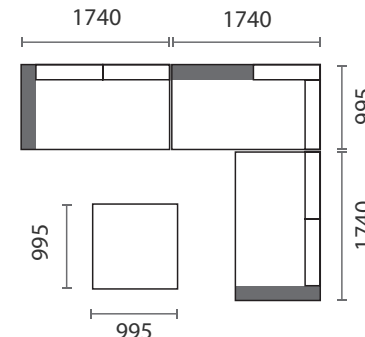

OPTION 5

1x Chaise Right
1x 2 Seater Left
1x 2 Seater Right
1x Coffee Table