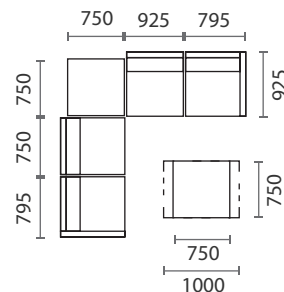

MATERIALS

- Iroko timber
- Upholstery - Client selection

USE

- Outdoor
- All weather

WARRANTY

2 Year - Workmanship

	ARMCHAIR 790w x 875d x 865h		RIGHT ARM 795w x 925d x 865h		LEFT ARM 795w x 925d x 865h		MIDDLE 750w x 925d x 865h
	OTTOMAN 750w x 750d x 450h		3 SEATER 1890w x 920d x 870h		CORNER TABLE 750w x 750d x 320h		COFFEE TABLE 1000w x 750d x 320h

LAYOUT OPTIONS

OPTION 1

- 1x Right Arm
- 1x Left Arm
- 1x Middle
- 1x Ottoman
- 1x Coffee Table

OPTION 2

- 1x Right Arm
- 1x Left Arm
- 2x Middle
- 1x Corner Table
- 1x Coffee Table

OPTION 3

- 1x Right Arm
- 1x Left Arm
- 3x Middle
- 1x Corner Table
- 1x Coffee Table

MATERIALS

- Iroko timber
- Upholstery - Client selection
- Porcelain stoneware

USE

- Outdoor
- All weather

WARRANTY

2 Year - Workmanship

	SINGLE SEATER 850w x 950d x 735h		3 SEATER 1700w x 950d x 735h		CORNER 950w x 950d x 735h
	CHAISE RIGHT/LEFT 1800w x 950d x 735h mm		COFFEE TABLE 1125w x 660d x 270h mm		SIDE TABLE 400w x 950d x 200h mm