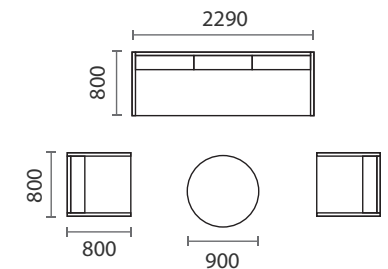

LAYOUT OPTIONS

OPTION 1

- 1x 2 Seater Right
- 1x 2 Seater Left
- 1x Coffee Table

OPTION 2

- 1x 3 Seater
- 1x 2 Seater Left
- 1x Coffee Table

OPTION 3

- 1x 3 Seater
- 1x 2 Seater Right
- 1x Coffee Table

OPTION 4

- 2x 2 Seater Right
- 1x 2 Seater Left
- 1x Coffee Table

OPTION 5

- 2x 2 Seater Left
- 1x 2 Seater Right
- 1x Coffee Table

OPTION 6

- 1x 3 Seater
- 2x Armchair
- 1x Coffee Table

SANTA MONICA SOFA SET

The Santa Monica sofa set is stylish and inviting, with rounded forms and tapered legs. It incorporates a powder coated aluminium frame with a unique sock-like material which is woven around the frame.

MATERIALS

-  Powder coated aluminium
-  Knitted textilene and polyolefin
-  Upholstery - As seen

USE

- Outdoor
- All weather

WARRANTY

2 Year - Workmanship

	ARMCHAIR 840w x 930d x 705h		2 SEATER RIGHT ARM 1510w x 840d x 705h		2 SEATER LEFT ARM 1510w x 840d x 705h
	3 SEATER 2340w x 840d x 705h		COFFEE TABLE SMALL 805w x 805d x 365h		COFFEE TABLE LARGE 1200w x 700d x 365h mm