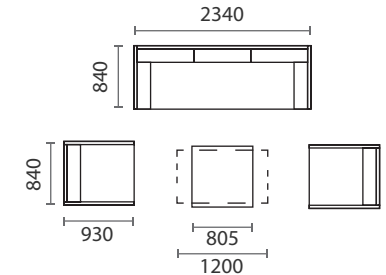

LAYOUT OPTIONS

OPTION 1

- 1x 2 Seater Right
- 1x 2 Seater Left
- 1x Coffee Table

OPTION 2

- 1x 3 Seater
- 1x 2 Seater Left
- 1x Coffee Table

OPTION 3

- 1x 3 Seater
- 1x 2 Seater Right
- 1x Coffee Table

OPTION 4

- 2x 2 Seater Right
- 1x 2 Seater Left
- 1x Coffee Table

OPTION 5

- 2x 2 Seater Left
- 1x 2 Seater Right
- 1x Coffee Table

OPTION 6

- 1x 3 Seater
- 2x Armchair
- 1x Coffee Table

OUTDOOR FURNITURE

+385 (0)1 2087356 | info@blocoutdoor.hr | blocoutdoor.co