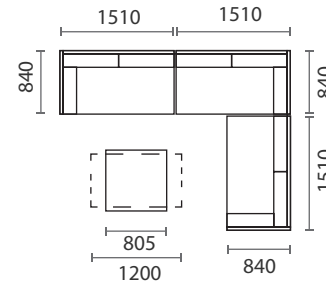

OPTION 5

- 2x 2 Seater Left
- 1x 2 Seater Right
- 1x Coffee Table