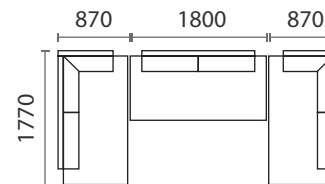

OPTION 5

1x 2 Seater Left
1x 2 Seater Right
1x Middle