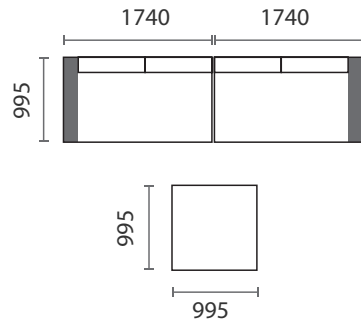

LAYOUT OPTIONS

OPTION 1

2x 2 Seater Left
1x Coffee table

OPTION 2

1x 2 Seater Right
1x 2 Seater Left
1x Corner
1x Coffee Table

OPTION 3

2x 2 Seater Right
1x 2 Seater Left
1x Coffee Table

OPTION 4

MATERIALS

- Powder coated aluminium
- Upholstery - As seen

USE

Outdoor / All weather

WARRANTY

2 Year - Workmanship

	2 SEATER RIGHT SIDE TABLE 1740w x 995d x 730h		2 SEATER LEFT SIDE TABLE 1740w x 995d x 730h		2 SEATER CHAISE RIGHT 1740w x 995d x 730h
	2 SEATER CHAISE LEFT 1740w x 995d x 730h		COFFEE TABLE 995w x 995d x 330h		

LAYOUT OPTIONS

OPTION 1

1x 2 Seater Right
1x 2 Seater Left
1x Coffee Table

OPTION 2

1x Chaise Right
1x 2 Seater Left
1x Coffee Table

OPTION 3

1x Chaise Left
1x 2 Seater Right
1x Coffee Table

OPTION 4