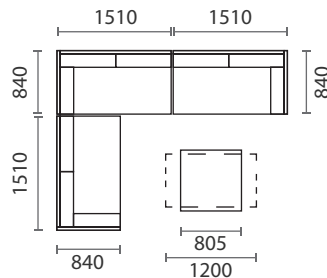

OPTION 4

- 2x 2 Seater Right
- 1x 2 Seater Left
- 1x Coffee Table