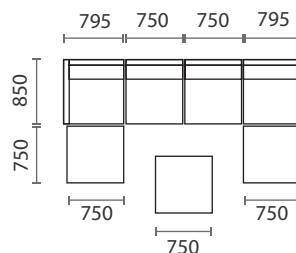

OPTION 5

- 1x Right Arm
- 1x Left Arm
- 2x Middle
- 2x Ottoman
- 1x Coffee Table