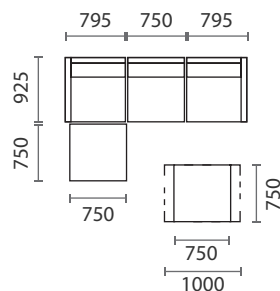

MATERIALS

- Iroko timber
- Upholstery - Client selection

USE

- Outdoor
- All weather

WARRANTY

2 Year - Workmanship

	ARMCHAIR 790w x 875d x 865h		RIGHT ARM 795w x 925d x 865h		LEFT ARM 795w x 925d x 865h		MIDDLE 750w x 925d x 865h
	OTTOMAN 750w x 750d x 450h		3 SEATER 1890w x 920d x 870h		CORNER TABLE 750w x 750d x 320h		COFFEE TABLE 1000w x 750d x 320h

LAYOUT OPTIONS

OPTION 1

- 1x Right Arm
- 1x Left Arm
- 1x Middle
- 1x Ottoman
- 1x Coffee Table

OPTION 2

- 1x Right Arm
- 1x Left Arm
- 2x Middle
- 1x Corner Table
- 1x Coffee Table

OPTION 3

- 1x Right Arm
- 1x Left Arm
- 3x Middle
- 1x Corner Table
- 1x Coffee Table