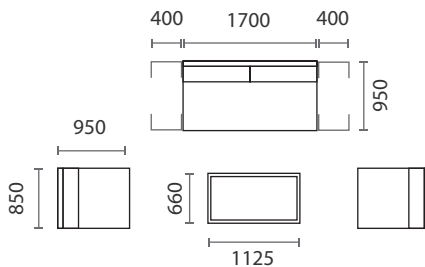

OPTION 4

- 1x 3 Seater
- 2x Single Seater
- 1x Coffee Table
- (2x Side Table)