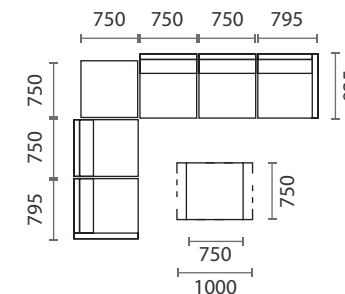

MATERIALS

- Iroko timber
- Upholstery - Client selection

USE

- Outdoor
- All weather

WARRANTY

2 Year - Workmanship

	ARMCHAIR 790w x 875d x 865h		RIGHT ARM 795w x 925d x 865h		LEFT ARM 795w x 925d x 865h		MIDDLE 750w x 925d x 865h
	OTTOMAN 750w x 750d x 450h		3 SEATER 1890w x 920d x 870h		CORNER TABLE 750w x 750d x 320h		COFFEE TABLE 1000w x 750d x 320h

LAYOUT OPTIONS

OPTION 1

- 1x Right Arm
- 1x Left Arm
- 1x Middle
- 1x Ottoman
- 1x Coffee Table

OPTION 2

- 1x Right Arm
- 1x Left Arm
- 2x Middle
- 1x Corner Table
- 1x Coffee Table

OPTION 3

- 1x Right Arm
- 1x Left Arm
- 3x Middle
- 1x Corner Table
- 1x Coffee Table

MATERIALS

- Iroko timber
- Upholstery - Client selection
- Porcelain stoneware

USE

- Outdoor
- All weather

WARRANTY

2 Year - Workmanship

	SINGLE SEATER 850w x 950d x 735h		3 SEATER 1700w x 950d x 735h		CORNER 950w x 950d x 735h
	CHAISE RIGHT/LEFT 1800w x 950d x 735h mm		COFFEE TABLE 1125w x 660d x 270h mm		SIDE TABLE 400w x 950d x 200h mm