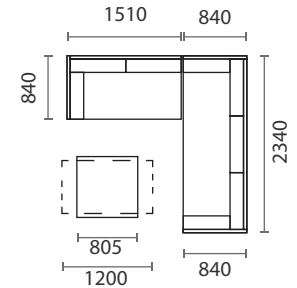

MATERIALS

-  Powder coated aluminium
-  Knitted textilene and polyolefin
-  Upholstery - As seen

USE

- Outdoor
- All weather

WARRANTY

2 Year - Workmanship

	ARMCHAIR 840w x 930d x 705h		2 SEATER RIGHT ARM 1510w x 840d x 705h		2 SEATER LEFT ARM 1510w x 840d x 705h
	3 SEATER 2340w x 840d x 705h		COFFEE TABLE SMALL 805w x 805d x 365h		COFFEE TABLE LARGE 1200w x 700d x 365h mm

LAYOUT OPTIONS

OPTION 1

- 1x 2 Seater Right
- 1x 2 Seater Left
- 1x Coffee Table

OPTION 2

- 1x 3 Seater
- 1x 2 Seater Left
- 1x Coffee Table

OPTION 3

- 1x 3 Seater
- 1x 2 Seater Right
- 1x Coffee Table

OPTION 4