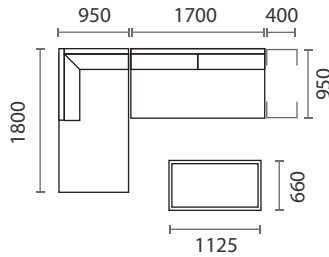

MATERIALS

- Iroko timber
- Upholstery - Client selection
- Porcelain stoneware

USE

- Outdoor
- All weather

WARRANTY

2 Year - Workmanship

	SINGLE SEATER 850w x 950d x 735h		3 SEATER 1700w x 950d x 735h		CORNER 950w x 950d x 735h
	CHAISE RIGHT/LEFT 1800w x 950d x 735h mm		COFFEE TABLE 1125w x 660d x 270h mm		SIDE TABLE 400w x 950d x 200h mm

LAYOUT OPTIONS

OPTION 1

- 1x 3 Seater
- 1x Chaise Right
- 1x Coffee Table
- (1x Side Table)

OPTION 2

- 1x 3 Seater
- 1x Chaise Left
- 1x Coffee Table
- (1x Side Table)

OPTION 3

- 2x 3 Seater
- 1x Corner
- 1x Coffee Table
- (2x Side Table)