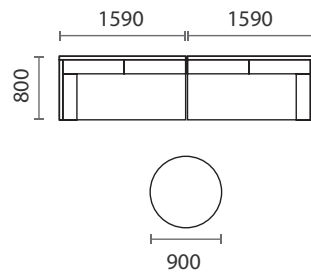

MATERIALS

-  Powder coated aluminium
-  UV resistant polyfibre rope
-  Upholstery - As seen

USE

- Outdoor
- All weather

WARRANTY

2 Year - Workmanship

	ARMCHAIR 800w x 800d x 700h		2 SEATER RIGHT ARM 1590w x 800d x 700h		2 SEATER LEFT ARM 1590w x 800d x 700h
	3 SEATER 2290w x 800d x 700h		COFFEE TABLE 900Ø x 330h		

LAYOUT OPTIONS

OPTION 1

- 1x 2 Seater Right
- 1x 2 Seater Left
- 1x Coffee Table

OPTION 2

- 1x 3 Seater
- 1x 2 Seater Left
- 1x Coffee Table

OPTION 3

- 1x 3 Seater
- 1x 2 Seater Right
- 1x Coffee Table

OPTION 4