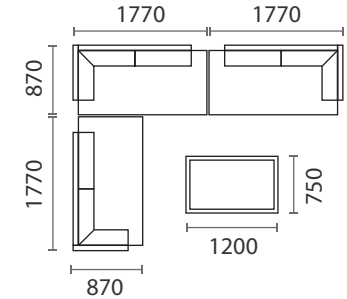

MATERIALS

- Iroko timber
- Upholstery - Client selection
- Porcelain stoneware

USE

- Outdoor
- All weather

WARRANTY

2 Year - Workmanship

	ARMCHAIR 840w x 820d x 770h		2 SEATER RIGHT ARM 1770w x 870d x 770h		2 SEATER LEFT ARM 1770w x 870d x 770h		MIDDLE 1800w x 870d x 770h
	CORNER 870w x 870d x 770h		3 SEATER 1940w x 870d x 770h		COFFEE TABLE 1200w x 750d x 320h		

LAYOUT OPTIONS

OPTION 1

2x 2 Seater Left
1x Coffee table

OPTION 2

1x 2 Seater Right
1x 2 Seater Left
1x Corner
1x Coffee Table

OPTION 3

2x 2 Seater Right
1x 2 Seater Left
1x Coffee Table

OPTION 4