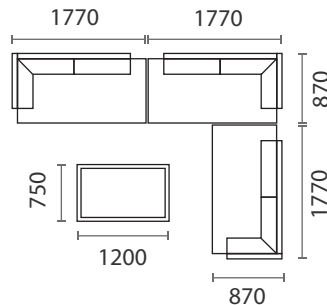

OPTION 4

1x 2 Seater Right
2x 2 Seater Left
1x Coffee Table