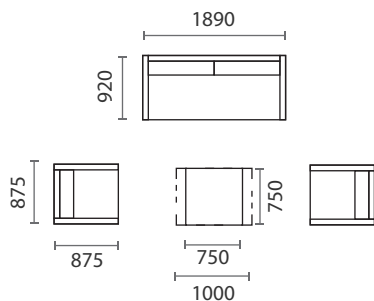

OPTION 4

- 1x 3 Seater
- 2x Armchairs
- 1x Coffee Table