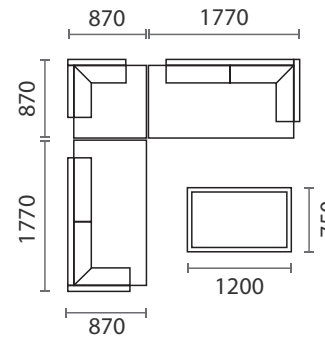

MATERIALS

- Iroko timber
- Upholstery - Client selection
- Porcelain stoneware

USE

- Outdoor
- All weather

WARRANTY

2 Year - Workmanship

	SINGLE SEATER 850w x 950d x 735h		3 SEATER 1700w x 950d x 735h		CORNER 950w x 950d x 735h
	CHAISE RIGHT/LEFT 1800w x 950d x 735h mm		COFFEE TABLE 1125w x 660d x 270h mm		SIDE TABLE 400w x 950d x 200h mm

MATERIALS

- Iroko timber
- Upholstery - Client selection
- Porcelain stoneware

USE

- Outdoor
- All weather

WARRANTY

2 Year - Workmanship

	ARMCHAIR 840w x 820d x 770h		2 SEATER RIGHT ARM 1770w x 870d x 770h		2 SEATER LEFT ARM 1770w x 870d x 770h		MIDDLE 1800w x 870d x 770h
	CORNER 870w x 870d x 770h		3 SEATER 1940w x 870d x 770h		COFFEE TABLE 1200w x 750d x 320h		

LAYOUT OPTIONS

OPTION 1

2x 2 Seater Left
1x Coffee table

OPTION 2

1x 2 Seater Right
1x 2 Seater Left
1x Corner
1x Coffee Table

OPTION 3

2x 2 Seater Right
1x 2 Seater Left
1x Coffee Table

OPTION 4