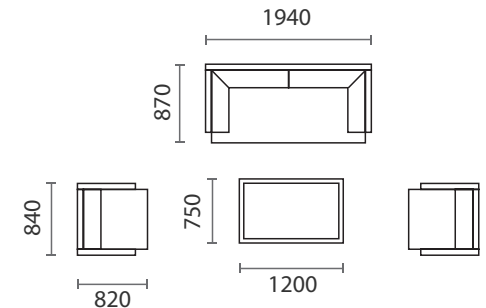

MATERIALS

- Iroko timber
- Upholstery - Client selection
- Porcelain stoneware

USE

- Outdoor
- All weather

WARRANTY

2 Year - Workmanship

	ARMCHAIR 840w x 820d x 770h		2 SEATER RIGHT ARM 1770w x 870d x 770h		2 SEATER LEFT ARM 1770w x 870d x 770h		MIDDLE 1800w x 870d x 770h
	CORNER 870w x 870d x 770h		3 SEATER 1940w x 870d x 770h		COFFEE TABLE 1200w x 750d x 320h		

LAYOUT OPTIONS

OPTION 1

2x 2 Seater Left
1x Coffee table

OPTION 2

1x 2 Seater Right
1x 2 Seater Left
1x Corner
1x Coffee Table

OPTION 3

2x 2 Seater Right
1x 2 Seater Left
1x Coffee Table

OPTION 4

1x 2 Seater Right
2x 2 Seater Left
1x Coffee Table

OPTION 5

1x 2 Seater Left
1x 2 Seater Right
1x Middle

OPTION 6

1x 3 Seater
2x Armchair
1x Coffee Table

NEW YORK SOFA SET

The modular New York sofa is perfect for a contemporary outdoor space. It incorporates a powder coated aluminium frame with a fully-upholstered backrest and includes plush back and seat cushions.

MATERIALS

- Powder coated aluminium
- Upholstery - As seen

USE

Outdoor / All weather

WARRANTY

2 Year - Workmanship

	2 SEATER RIGHT SIDE TABLE 1740w x 995d x 730h		2 SEATER LEFT SIDE TABLE 1740w x 995d x 730h		2 SEATER CHAISE RIGHT 1740w x 995d x 730h
	2 SEATER CHAISE LEFT 1740w x 995d x 730h		COFFEE TABLE 995w x 995d x 330h		