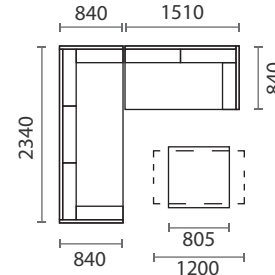

MATERIALS

-  Powder coated aluminium
-  Knitted textilene and polyolefin
-  Upholstery - As seen

USE

- Outdoor
- All weather

WARRANTY

2 Year - Workmanship

	ARMCHAIR 840w x 930d x 705h		2 SEATER RIGHT ARM 1510w x 840d x 705h		2 SEATER LEFT ARM 1510w x 840d x 705h
	3 SEATER 2340w x 840d x 705h		COFFEE TABLE SMALL 805w x 805d x 365h		COFFEE TABLE LARGE 1200w x 700d x 365h mm

LAYOUT OPTIONS

OPTION 1

- 1x 2 Seater Right
- 1x 2 Seater Left
- 1x Coffee Table

OPTION 2

- 1x 3 Seater
- 1x 2 Seater Left
- 1x Coffee Table

OPTION 3

- 1x 3 Seater
- 1x 2 Seater Right
- 1x Coffee Table

OPTION 4