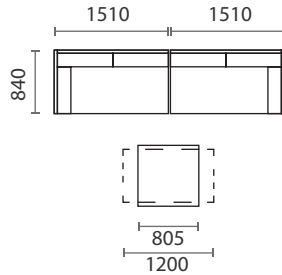

MATERIALS

-  Powder coated aluminium
-  Knitted textilene and polyolefin
-  Upholstery - As seen

USE

- Outdoor
- All weather

WARRANTY

2 Year - Workmanship

	ARMCHAIR 840w x 930d x 705h		2 SEATER RIGHT ARM 1510w x 840d x 705h		2 SEATER LEFT ARM 1510w x 840d x 705h
	3 SEATER 2340w x 840d x 705h		COFFEE TABLE SMALL 805w x 805d x 365h		COFFEE TABLE LARGE 1200w x 700d x 365h mm

LAYOUT OPTIONS

OPTION 1

- 1x 2 Seater Right
- 1x 2 Seater Left
- 1x Coffee Table

OPTION 2

- 1x 3 Seater
- 1x 2 Seater Left
- 1x Coffee Table

OPTION 3

- 1x 3 Seater
- 1x 2 Seater Right
- 1x Coffee Table

OPTION 4