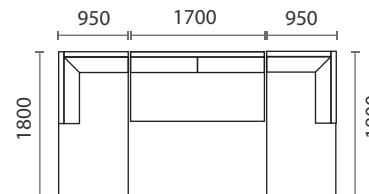

OPTION 5

- 1x 3 Seater
- 1x Chaise Right
- 1x Chaise Left