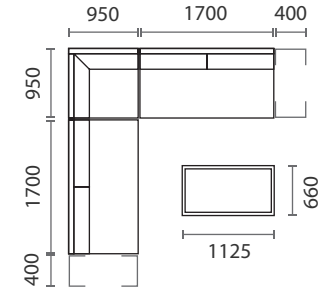

MATERIALS

- Iroko timber
- Upholstery - Client selection
- Porcelain stoneware

USE

- Outdoor
- All weather

WARRANTY

2 Year - Workmanship

	SINGLE SEATER 850w x 950d x 735h		3 SEATER 1700w x 950d x 735h		CORNER 950w x 950d x 735h
	CHAISE RIGHT/LEFT 1800w x 950d x 735h mm		COFFEE TABLE 1125w x 660d x 270h mm		SIDE TABLE 400w x 950d x 200h mm

LAYOUT OPTIONS

OPTION 1

- 1x 3 Seater
- 1x Chaise Right
- 1x Coffee Table
- (1x Side Table)

OPTION 2

- 1x 3 Seater
- 1x Chaise Left
- 1x Coffee Table
- (1x Side Table)

OPTION 3

- 2x 3 Seater
- 1x Corner
- 1x Coffee Table
- (2x Side Table)

MATERIALS

- Iroko timber
- Upholstery - Client selection
- Porcelain stoneware

USE

- Outdoor
- All weather

WARRANTY

2 Year - Workmanship

	ARMCHAIR 840w x 820d x 770h		2 SEATER RIGHT ARM 1770w x 870d x 770h		2 SEATER LEFT ARM 1770w x 870d x 770h		MIDDLE 1800w x 870d x 770h
	CORNER 870w x 870d x 770h		3 SEATER 1940w x 870d x 770h		COFFEE TABLE 1200w x 750d x 320h		