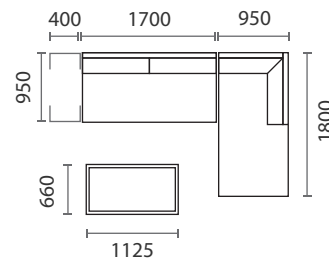

MATERIALS

- Iroko timber
- Upholstery - Client selection
- Porcelain stoneware

USE

- Outdoor
- All weather

WARRANTY

2 Year - Workmanship

	SINGLE SEATER 850w x 950d x 735h		3 SEATER 1700w x 950d x 735h		CORNER 950w x 950d x 735h
	CHAISE RIGHT/LEFT 1800w x 950d x 735h mm		COFFEE TABLE 1125w x 660d x 270h mm		SIDE TABLE 400w x 950d x 200h mm

LAYOUT OPTIONS

OPTION 1

- 1x 3 Seater
- 1x Chaise Right
- 1x Coffee Table
- (1x Side Table)

OPTION 2

- 1x 3 Seater
- 1x Chaise Left
- 1x Coffee Table
- (1x Side Table)

OPTION 3

- 2x 3 Seater
- 1x Corner
- 1x Coffee Table
- (2x Side Table)

MATERIALS

- Iroko timber
- Upholstery - Client selection
- Porcelain stoneware

USE

- Outdoor
- All weather

WARRANTY

2 Year - Workmanship

	ARMCHAIR 840w x 820d x 770h		2 SEATER RIGHT ARM 1770w x 870d x 770h		2 SEATER LEFT ARM 1770w x 870d x 770h		MIDDLE 1800w x 870d x 770h
	CORNER 870w x 870d x 770h		3 SEATER 1940w x 870d x 770h		COFFEE TABLE 1200w x 750d x 320h		